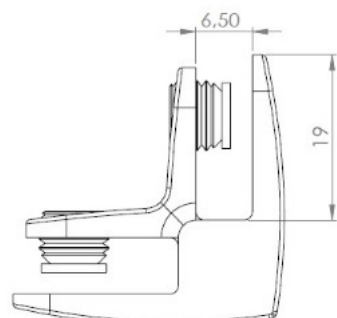

PRODUCT SHEET

Description:

Glass connector "Passion" 2-way,90DG,CPL,W/Metal Screws W/Soft Tip, f/Glass Thickness 4-6mm

Item number:

22.10.105-0

Units	Box	Carton	HS Code	Barcode
Pcs.	12	120	8302420090	 5704866108942