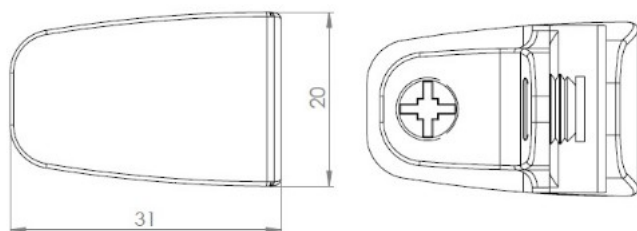

PRODUCT SHEET

Description:

Glass connector "Passion" 2-way,90DG,CPL,W/Metal Screws W/Soft Tip, f/Glass Thickness 4-6mm

Item number:

22.10.105-0

Units	Box	Carton	HS Code	Barcode
Pcs.	12	120	8302420090	 5704866108942