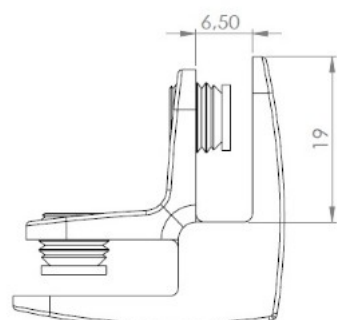

PRODUCT SHEET

Description:

Glass connector "Passion" 2-way,90DG,ALU,W/Metal Screws W/Soft Tip, f/Glass Thickness 4-6mm

Item number:

22.10.106-0

Units	Box	Carton	HS Code	Barcode
Pcs.	12	120	8302420090	 5704866108959