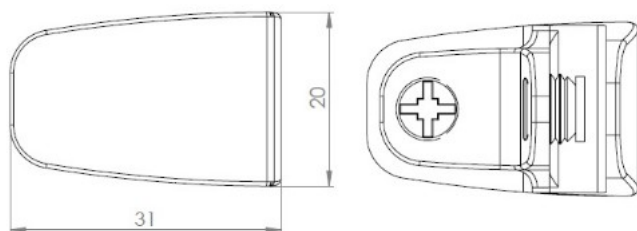

PRODUCT SHEET

Description:

Glass connector "Passion" 2-way,90DG,ALU,W/Metal Screws W/Soft Tip, f/Glass Thickness 4-6mm

Item number:

22.10.106-0

Units	Box	Carton	HS Code	Barcode
Pcs.	12	120	8302420090	 5704866108959