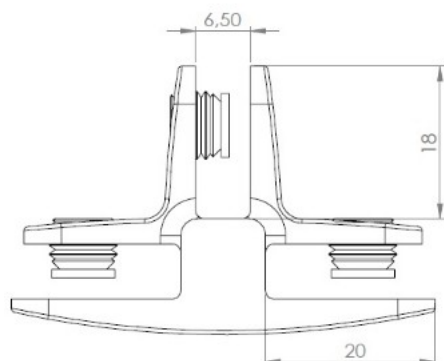

PRODUCT SHEET

Description:

Glass connector "Passion" 3-way,90DG,CPL,W/Metal Screws W/Soft Tip, f/Glass Thickness 4-6mm

Item number:

22.10.115-0

Units	Box	Carton	HS Code	Barcode
Pcs.	12	120	8302420090	 5704866108997