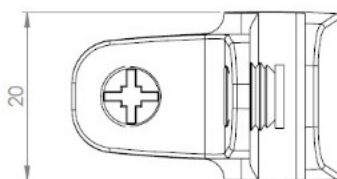

PRODUCT SHEET

Description:

Glass connector "Passion" 3-way,90DG,CPL,W/Metal Screws W/Soft Tip, f/Glass Thickness 4-6mm

Item number:

22.10.115-0

Units	Box	Carton	HS Code	Barcode
Pcs.	12	120	8302420090	 5704866108997