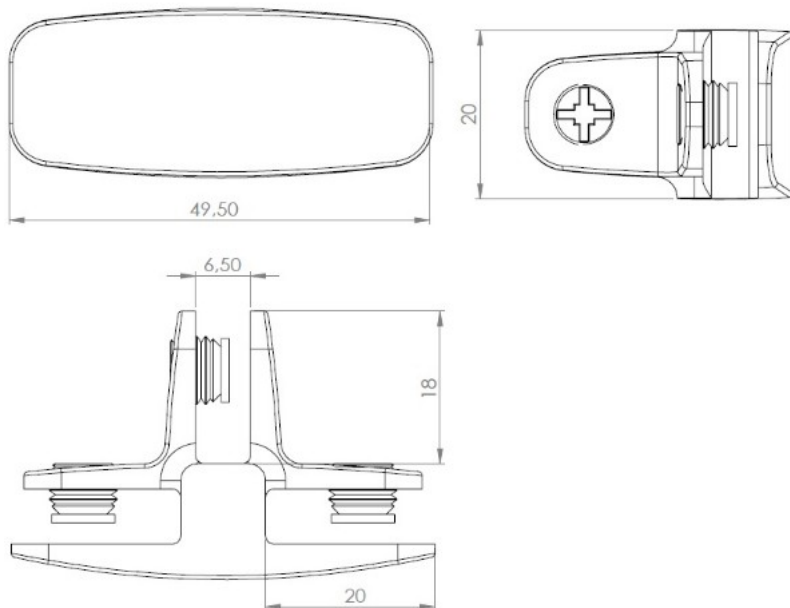

PRODUCT SHEET

Description:

Glass connector "Passion" 3-way,90DG,ALU,W/Metal Screws W/Soft Tip, f/Glass Thickness 4-6mm

Item number:

22.10.116-0

Units	Box	Carton	HS Code	Barcode
Pcs.	12	120	8302420090	 5704866109000