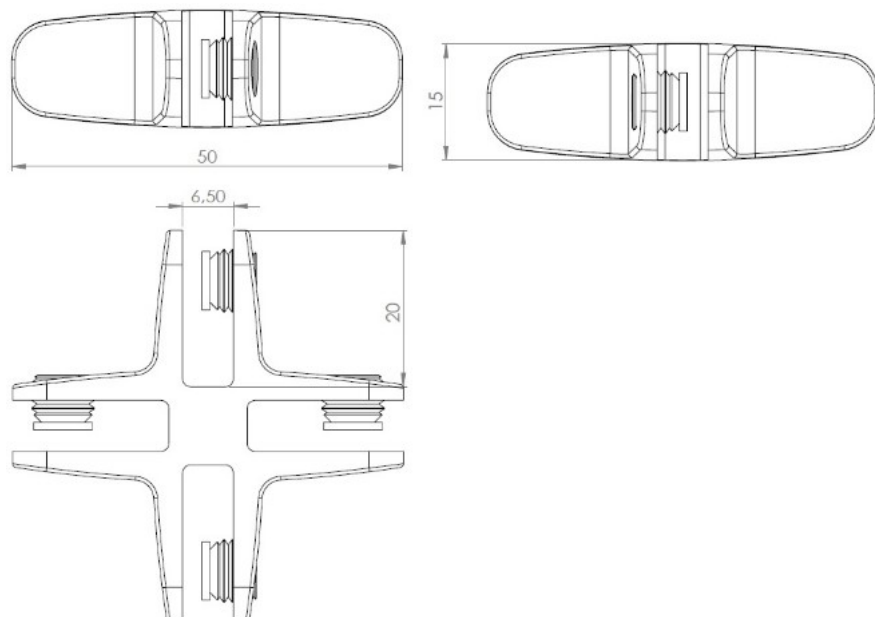

# PRODUCT SHEET

## Description:

Glass connector "Passion" 4-way,90DG,CPL,W/Metal Screws W/Soft Tip, f/Glass Thickness 4-6mm

## Item number:

22.10.125-0

Units	Box	Carton	HS Code	Barcode
Pcs.	12	120	8302420090	 5704866109048