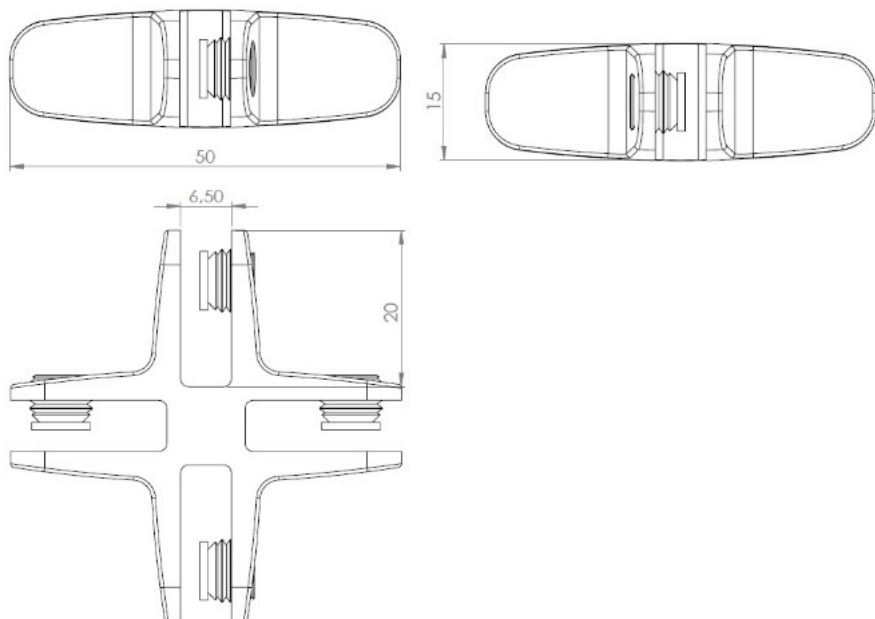

PRODUCT SHEET

Description:

Glass connector "Passion" 4-way,90DG,ALU,W/Metal Screws W/Soft Tip, f/Glass Thickness 4-6mm

Item number:

22.10.126-0

Units	Box	Carton	HS Code	Barcode
Pcs.	12	240	8302420090	 5704866109055