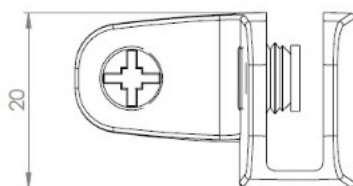

PRODUCT SHEET

Description:

Glass connector "Passion" Closed, 3-way,90DG,ALU,W/Metal Screws W/Soft Tip, f/Glass Thickness 4-6mm

Item number:

22.10.136-0

Units	Box	Carton	HS Code	Barcode
Pcs.	24	480	8302420090	 5704866109109