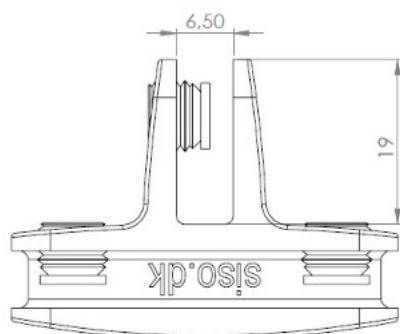

PRODUCT SHEET

Description:

Glass connector "Passion" Closed, 3-way,90DG,ALU,W/Metal Screws W/Soft Tip, f/Glass Thickness 4-6mm

Item number:

22.10.136-0

Units	Box	Carton	HS Code	Barcode
Pcs.	24	480	8302420090	 5704866109109