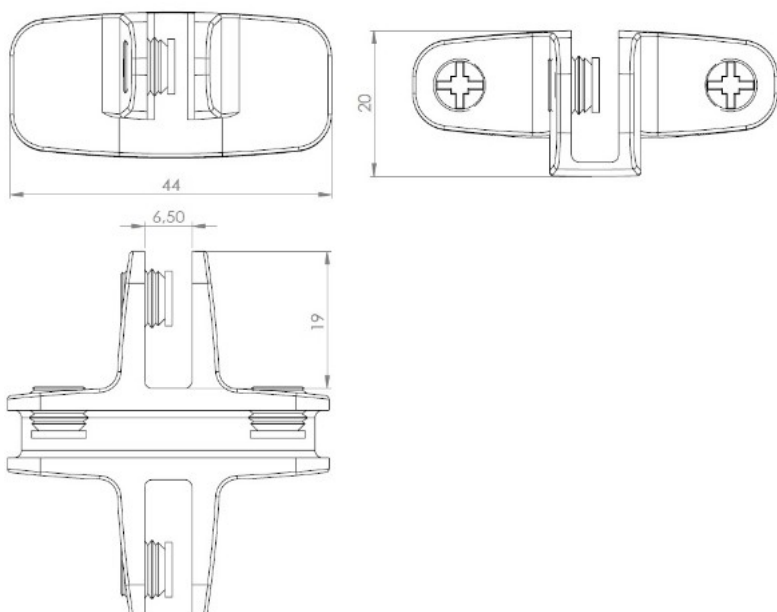

PRODUCT SHEET

Description:

Glass connector "Passion" Closed, 4-way,90DG,CPL,W/Metal Screws W/Soft Tip, f/Glass Thickness 4-6mm

Item number:

22.10.144-0

Units	Box	Carton	HS Code	Barcode
Pcs.	12	120	8302420090	
				5704866109147