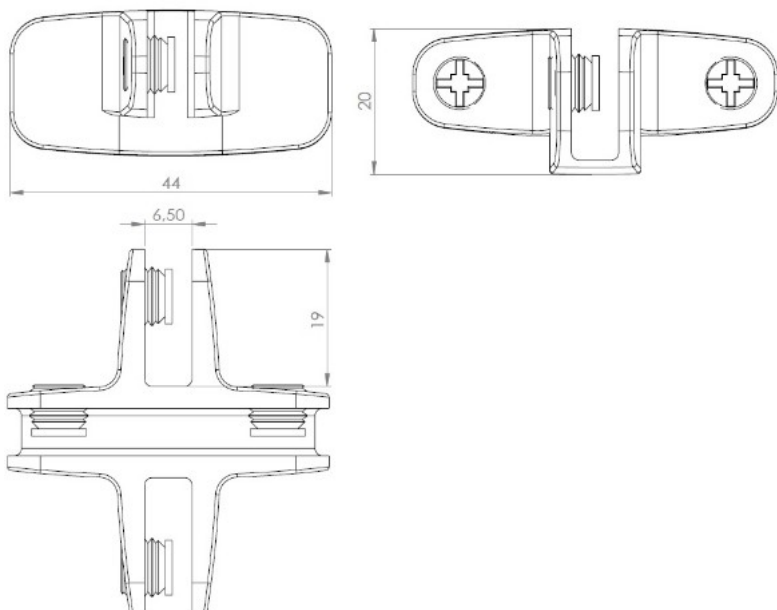

PRODUCT SHEET

Description:

Glass connector "Passion" Closed, 4-way,90DG,ALU,W/Metal Screws W/Soft Tip, f/Glass Thickness 4-6mm

Item number:

22.10.145-0

Units	Box	Carton	HS Code	Barcode
Pcs.	12	240	8302420090	 5704866109154