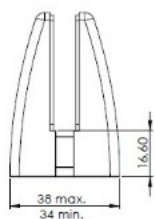

PRODUCT SHEET

Description:

Partition Panel Clamp, Top-Fix, Alu, White Painted, F/4-8mm Panel Thickness

Item number:

22.10.800-0

Units	Box	Carton	HS Code	Barcode
Pcs.	1	100	7616991099	
				5704866503242

Top Fix