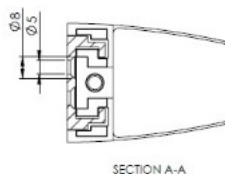

PRODUCT SHEET

Description:

Partition Panel Clamp, Top-Fix, Alu, White Painted, F/4-8mm Panel Thickness

Item number:

22.10.800-0

Units	Box	Carton	HS Code	Barcode
Pcs.	1	100	7616991099	
				5704866503242

Top Fix