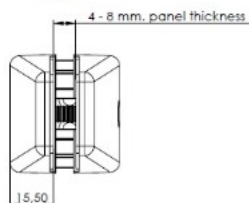

PRODUCT SHEET

Description:

Partition Panel Clamp, Top-Fix, Alu, White Painted, F/4-8mm Panel Thickness

Item number:

22.10.800-0

Units	Box	Carton	HS Code	Barcode
Pcs.	1	100	7616991099	
				5704866503242

Top Fix