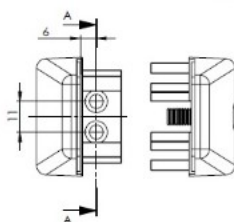

PRODUCT SHEET

Description:

Partition Panel Clamp, Top-Fix, Alu, White Painted, F/4-8mm Panel Thickness

Item number:

22.10.800-0

Units	Box	Carton	HS Code	Barcode
Pcs.	1	100	7616991099	
				5704866503242

Top Fix