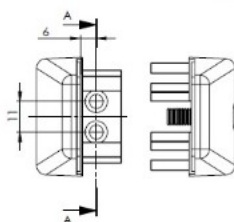

PRODUCT SHEET

Description:

Partition Panel Clamp, Top-Fix, Alu, Black Painted, F/4-8mm Panel Thickness

Item number:

22.10.801-0

Units	Box	Carton	HS Code	Barcode
Pcs.	1	100	7616991099	
				5704866503259

Top Fix