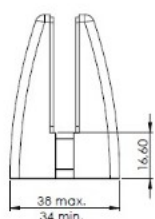

PRODUCT SHEET

Description:

Partition Panel Clamp, Top-Fix, Alu, Black Painted, F/4-8mm Panel Thickness

Item number:

22.10.801-0

Units	Box	Carton	HS Code	Barcode
Pcs.	1	100	7616991099	
				5704866503259

Top Fix