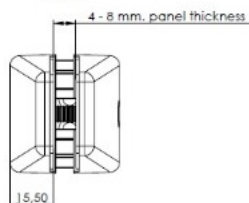

PRODUCT SHEET

Description:

Partition Panel Clamp, Top-Fix, Alu, Black Painted, F/4-8mm Panel Thickness

Item number:

22.10.801-0

Units	Box	Carton	HS Code	Barcode
Pcs.	1	100	7616991099	
				5704866503259

Top Fix