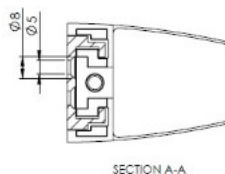

PRODUCT SHEET

Description:

Partition Panel Clamp, Top-Fix, Alu, Black Painted, F/4-8mm Panel Thickness

Item number:

22.10.801-0

Units	Box	Carton	HS Code	Barcode
Pcs.	1	100	7616991099	
				5704866503259

Top Fix