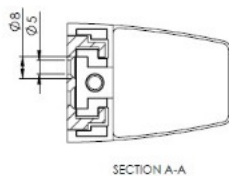

PRODUCT SHEET

Description:

Partition Panel Clamp, Top-Fix, Alu, Silver Painted, F/4-8mm Panel Thickness

Item number:

22.10.802-0

Units	Box	Carton	HS Code	Barcode
Pcs.	1	100	7616991099	
				5704866503266

Top Fix