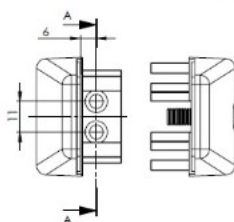

PRODUCT SHEET

Description:

Partition Panel Clamp, Top-Fix, Alu, Silver Painted, F/4-8mm Panel Thickness

Item number:

22.10.802-0

Units	Box	Carton	HS Code	Barcode
Pcs.	1	100	7616991099	
				5704866503266

Top Fix