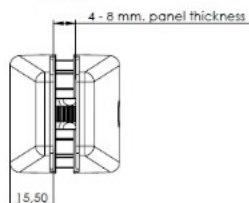

PRODUCT SHEET

Description:

Partition Panel Clamp, Top-Fix, Alu, Silver Painted, F/4-8mm Panel Thickness

Item number:

22.10.802-0

Units	Box	Carton	HS Code	Barcode
Pcs.	1	100	7616991099	
				5704866503266

Top Fix