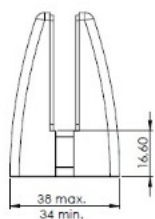

PRODUCT SHEET

Description:

Partition Panel Clamp, Top-Fix, Alu, Silver Painted, F/4-8mm Panel Thickness

Item number:

22.10.802-0

Units	Box	Carton	HS Code	Barcode
Pcs.	1	100	7616991099	
				5704866503266

Top Fix