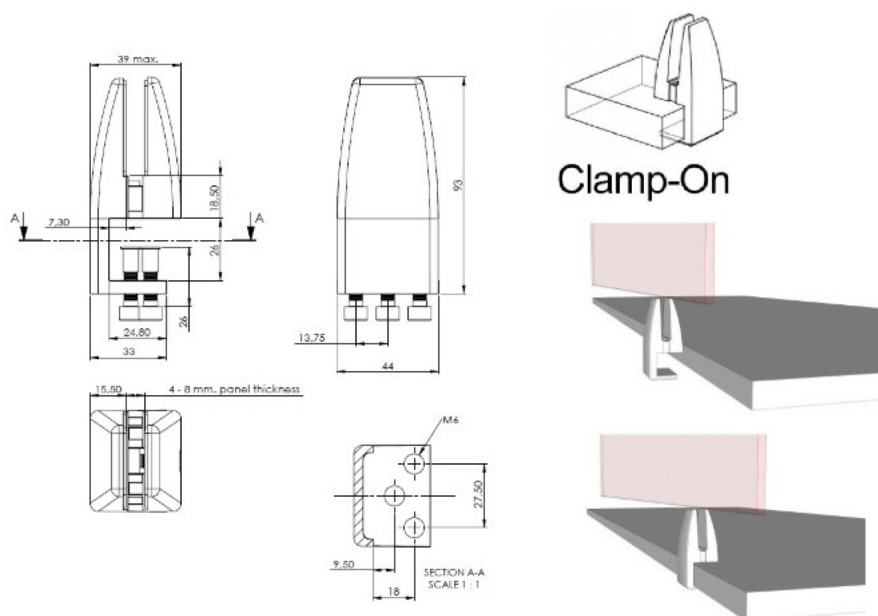

PRODUCT SHEET

Description:

Partition Panel Clamp, Clamp-On, Alu, White Painted, F/4-8mm Panel Thickness. Incl. 3 Pcs of Bolts M6x25mm & 3 Pcs. of, Plastic Caps

Item number:

22.10.805-0

Units	Box	Carton	HS Code	Barcode
Pcs.	1	100	7616991099	
				5704866503273

SISO A/S

Mileparken 11
DK-2740 Skovlunde
Denmark
VAT: DK 24786013

Phone +45 45 830 900

www.siso.dk
siso@siso.dk

Danske Bank
Nytov Branch
Copenhagen
SWIFT: DABADKKK

Account no.
4180 3112 112936
IBAN Account
DK7230003112112936