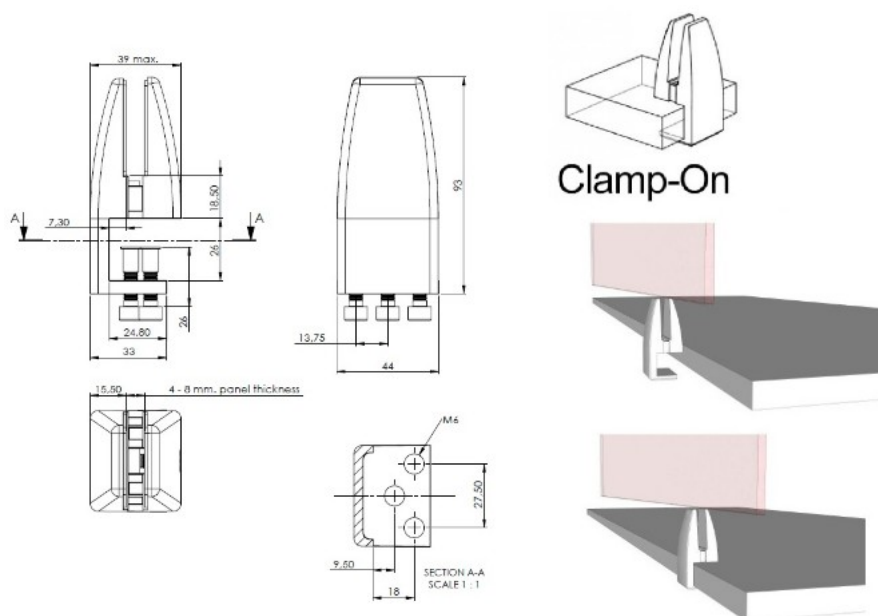

PRODUCT SHEET

Description:

Partition Panel Clamp, Clamp-On, Alu, Black Painted, F/4-8mm Panel Thickness. Incl. 3 Pcs of Bolts M6x25mm & 3 Pcs. of, Plastic Caps

Item number:

22.10.806-0

Units	Box	Carton	HS Code	Barcode
Pcs.	1	100	7616991099	 5704866503280

SISO A/S

Mileparken 11
DK-2740 Skovlunde
Denmark
VAT: DK 24786013

Phone +45 45 830 900

www.siso.dk
siso@siso.dk

Danske Bank
Nytov Branch
Copenhagen
SWIFT: DABADKKK

Account no.
4180 3112 112936
IBAN Account
DK7230003112112936