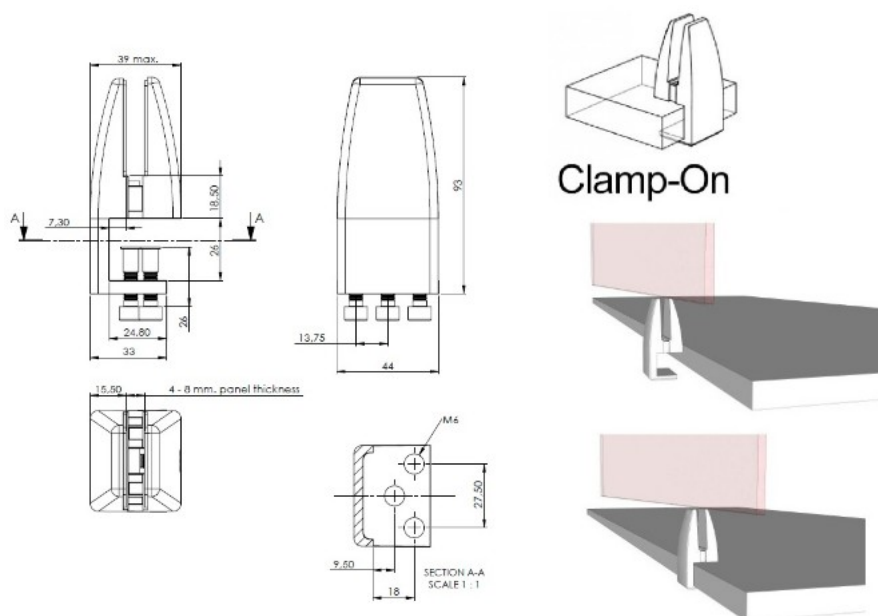

PRODUCT SHEET

Description:

Partition Panel Clamp, Clamp-On, Alu, Silver Painted, F/4-8mm Panel Thickness. Incl. 3 Pcs of Bolts M6x25mm & 3 Pcs. of, Plastic Caps

Item number:

22.10.807-0

Units	Box	Carton	HS Code	Barcode
Pcs.	1	100	7616991099	 5704866503297