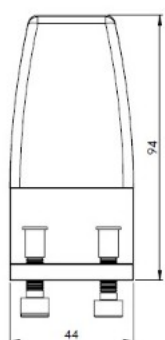

PRODUCT SHEET

Description:

Partition Panel Clamp, Back-To-Back, Alu, White Painted, F/4-8 mm Panel Thickness. Incl. 4 Pcs of Bolts M6x25mm & 4 Pcs. of, Plastic Caps

Item number:

22.10.810-0

Units	Box	Carton	HS Code	Barcode
Pcs.	1	100	7616991099	
				5704866503303