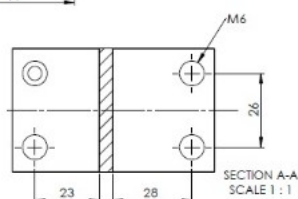

SISO A/S

Mileparken 11
DK-2740 Skovlunde
Denmark
VAT: DK 24786013

Phone +45 45 830 900

www.siso.dk
siso@siso.dk

Danske Bank
Nytorv Branch
Copenhagen
SWIFT: DABADKKK

Account no.
4180 3112 112936
IBAN Account
DK7230003112112936