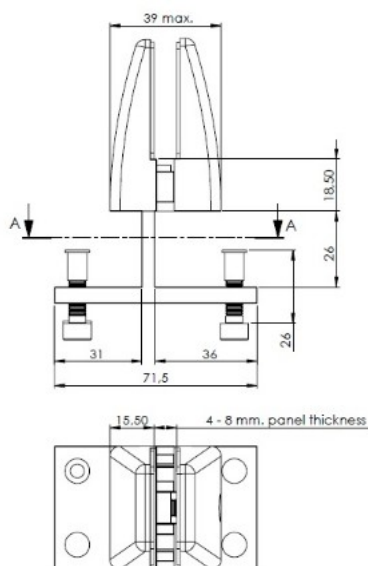

PRODUCT SHEET

Description:

Partition Panel Clamp, Back-To-Back, Alu, White Painted, F/4-8 mm Panel Thickness. Incl. 4 Pcs of Bolts M6x25mm & 4 Pcs. of, Plastic Caps

Item number:

22.10.810-0

Units	Box	Carton	HS Code	Barcode
Pcs.	1	100	7616991099	
				5704866503303