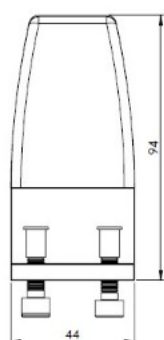

## Description:

Partition Panel Clamp, Back-To-Back, Alu, Black Painted, F/4-8 mm Panel Thickness. Incl. 4 Pcs of Bolts M6x25mm & 4 Pcs. of, Plastic Caps

## Item number:

22.10.811-0

Units	Box	Carton	HS Code	Barcode
Pcs.	1	100	7616991099	
				5704866503310

Back-To-Back