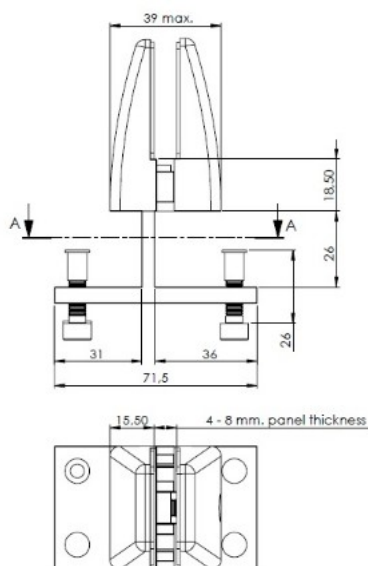

## Description:

Partition Panel Clamp, Back-To-Back, Alu, Black Painted, F/4-8 mm Panel Thickness. Incl. 4 Pcs of Bolts M6x25mm & 4 Pcs. of, Plastic Caps

## Item number:

22.10.811-0

Units	Box	Carton	HS Code	Barcode
Pcs.	1	100	7616991099	
				5704866503310

Back-To-Back