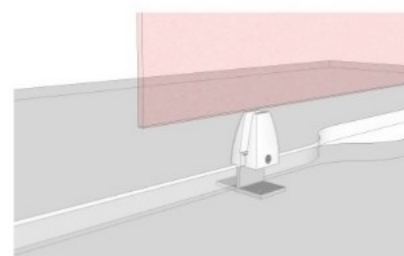

SISO A/S

Mileparken 11
DK-2740 Skovlunde
Denmark
VAT: DK 24786013

Phone +45 45 830 900

www.siso.dk
siso@siso.dk

Danske Bank
Nytorv Branch
Copenhagen
SWIFT: DABADKKK

Account no.
4180 3112 112936
IBAN Account
DK7230003112112936