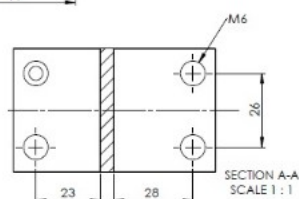

SISO A/S

Mileparken 11
DK-2740 Skovlunde
Denmark
VAT: DK 24786013

Phone +45 45 830 900

www.siso.dk
siso@siso.dk

Danske Bank
Nytorv Branch
Copenhagen
SWIFT: DABADKKK

Account no.
4180 3112 112936
IBAN Account
DK7230003112112936