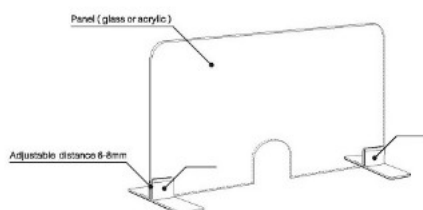

PRODUCT SHEET

Description:

Partition Panel Support Clamp, Alu, Silver Painted, F/6-8mm Panel Thickness. Max Panel Size 1500x1000x8mm (L/H/T)

Item number:

22.10.830-0

Units	Box	Carton	HS Code	Barcode
Pcs.	2	24	7616991099	
				5704866503334

- Easy to install, no holes on panel and table
- Adjustable distance (6-8mm), according to panel thickness
- Movable position
- Simple and beautiful design
- Sturdy and durable

SISO A/S

Mileparken 11
DK-2740 Skovlunde
Denmark
VAT: DK 24786013

Phone +45 45 830 900

www.siso.dk
siso@siso.dk

Danske Bank
Nytorv Branch
Copenhagen
SWIFT: DABADKKK

Account no.
4180 3112 112936
IBAN Account
DK7230003112112936