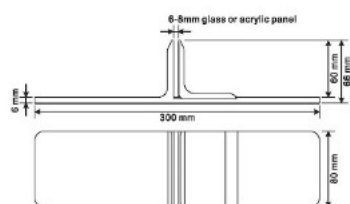

PRODUCT SHEET

Description:

Partition Panel Support Clamp, Alu, Silver Painted, F/6-8mm Panel Thickness. Max Panel Size 1500x1000x8mm (L/H/T)

Item number:

22.10.830-0

Units	Box	Carton	HS Code	Barcode
Pcs.	2	24	7616991099	
				5704866503334

- Easy to install, no holes on panel and table
- Adjustable distance (6-8mm), according to panel thickness
- Movable position
- Simple and beautiful design
- Sturdy and durable

SISO A/S

Mileparken 11
DK-2740 Skovlunde
Denmark
VAT: DK 24786013

Phone +45 45 830 900

www.siso.dk
siso@siso.dk

Danske Bank
Nytorv Branch
Copenhagen
SWIFT: DABADKKK

Account no.
4180 3112 112936
IBAN Account
DK7230003112112936