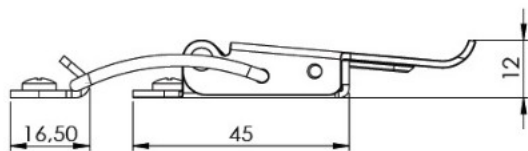

## Description:

Table Catch #22, Steel, Black, (1 Set = 1 x Toggle + 1 x Hook)

## Item number:

24.02.999-1

Units	Box	Carton	HS Code	Barcode
Set	100	600	8302420090	
5704866500746				

Notice:  
All measurements are guidelines.