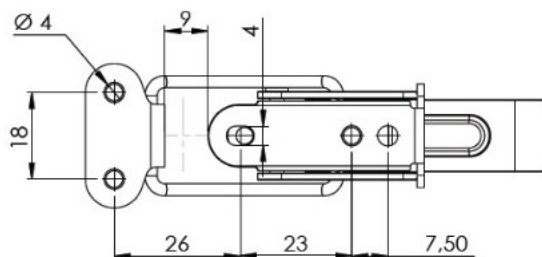

## Description:

Table Catch #22, Steel, Black, (1 Set = 1 x Toggle + 1 x Hook)

## Item number:

24.02.999-1

Units	Box	Carton	HS Code	Barcode
Set	100	600	8302420090	
5704866500746				

Notice:  
All measurements are guidelines.