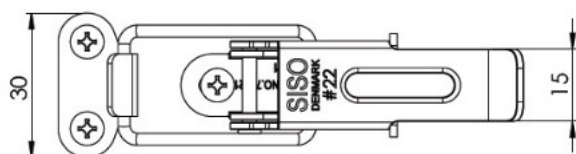

## Description:

Table Catch #22, Steel, Black, (1 Set = 1 x Toggle + 1 x Hook)

## Item number:

24.02.999-1

Units	Box	Carton	HS Code	Barcode
Set	100	600	8302420090	
5704866500746				

Notice:  
All measurements are guidelines.