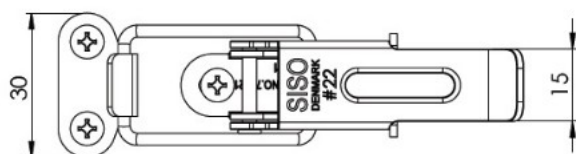

## Description:

Table Catch #22, SS-304 (1 Set = 1 x Toggle + 1 x Hook)

## Item number:

24.03.000-0

Units	Box	Carton	HS Code	Barcode
Set	100	600	8302420090	
5704866087407				

Notice:  
All measurements are guidelines.