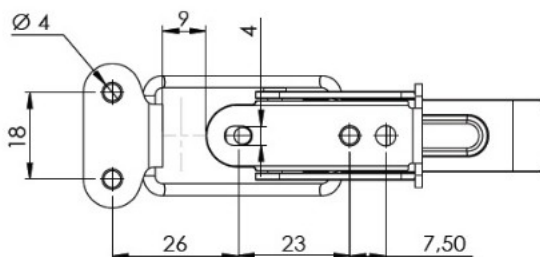

## Description:

Table Catch #22, SS-304 (1 Set = 1 x Toggle + 1 x Hook)

## Item number:

24.03.000-0

Units	Box	Carton	HS Code	Barcode
Set	100	600	8302420090	
5704866087407				

Notice:  
All measurements are guidelines.