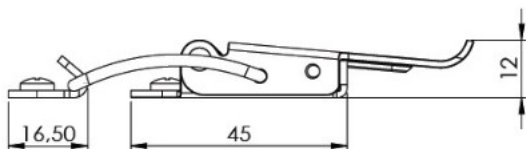

## Description:

Table Catch #22, SS-304 (1 Set = 1 x Toggle + 1 x Hook)

## Item number:

24.03.000-0

Units	Box	Carton	HS Code	Barcode
Set	100	600	8302420090	
5704866087407				

Notice:  
All measurements are guidelines.