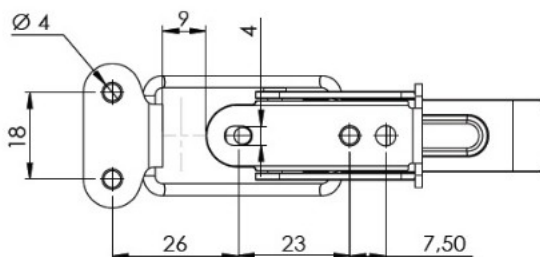

PRODUCT SHEET

Description:

Table Catch #22, Steel, BRZ, (1 Set = 1 x Toggle + 1 x Hook)

Item number:

24.03.001-1

Units	Box	Carton	HS Code	Barcode
Set	100	600	8302420090	
5704866500715				

Notice:
All measurements are guidelines.