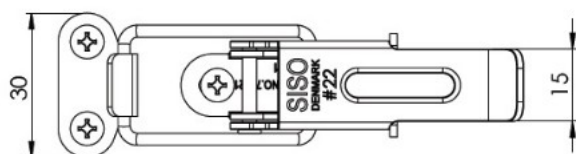

PRODUCT SHEET

Description:

Table Catch #22, Steel, BRZ, (1 Set = 1 x Toggle + 1 x Hook)

Item number:

24.03.001-1

Units	Box	Carton	HS Code	Barcode
Set	100	600	8302420090	
5704866500715				

Notice:
All measurements are guidelines.