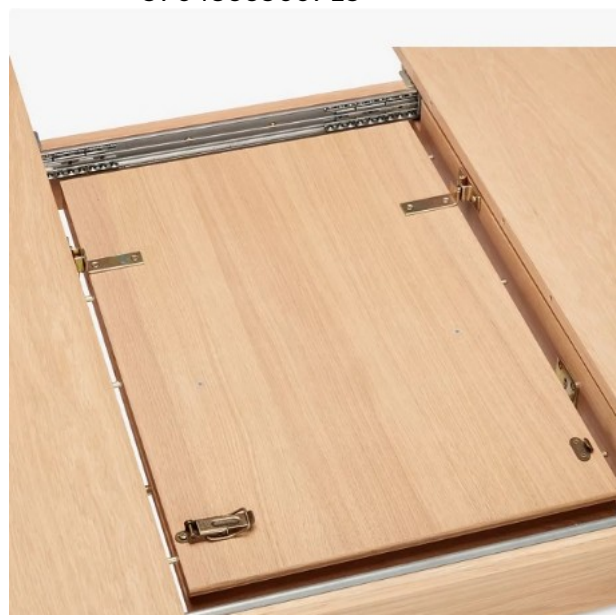

PRODUCT SHEET

Description:

Table Catch #22, Steel, BRZ, (1 Set = 1 x Toggle + 1 x Hook)

Item number:

24.03.001-1

Units	Box	Carton	HS Code	Barcode
Set	100	600	8302420090	
5704866500715				

Notice:
All measurements are guidelines.