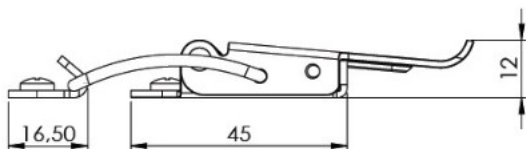

PRODUCT SHEET

Description:

Table Catch #22, Steel, BRZ, (1 Set = 1 x Toggle + 1 x Hook)

Item number:

24.03.001-1

Units	Box	Carton	HS Code	Barcode
Set	100	600	8302420090	
5704866500715				

Notice:
All measurements are guidelines.