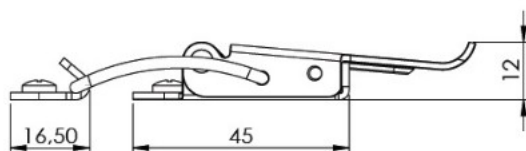

PRODUCT SHEET

Description:

Table Catch #22, Steel, YZP CR3, (1 Set=1 x Toggle+1 x Hook) RoHS compliant - Chrom3

Item number:

24.03.002-6

Units	Box	Carton	HS Code	Barcode
Set	100	600	8302420090	 5704866500722