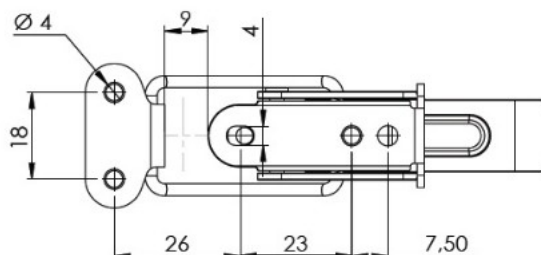

Notice:
All measurements are guidelines.