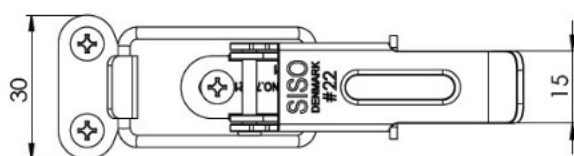

Notice:
All measurements are guidelines.