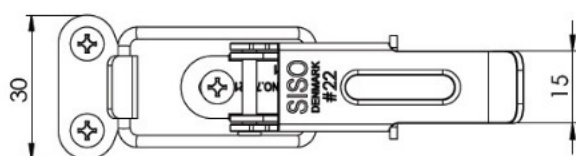

Notice:
All measurements are guidelines.