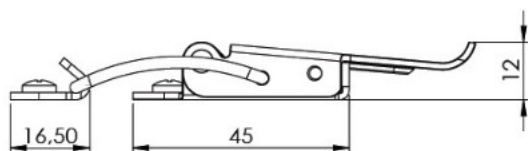

PRODUCT SHEET

Description:

Table Catch #22, Steel, BZP CR3, (1 Set=1 x Toggle+1 x Hook) RoHS compliant - Chrom3

Item number:

24.03.003-6

Units	Box	Carton	HS Code	Barcode
Set	100	600	8302420090	
5704866500739				