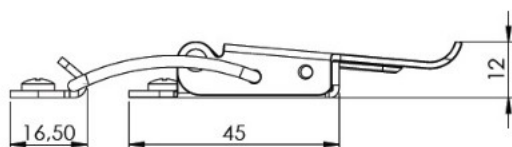

PRODUCT SHEET

Description:

Table Catch #22, W/Extra Long Hasp, Yellow Zinc Pl. (1 Set = 1 x Toggle+1 x Hook) RoHS compliant - Chrom3

Item number:

24.03.005-1

Units	Box	Carton	HS Code	Barcode
Set	100	600	8302420090	 5704866507059