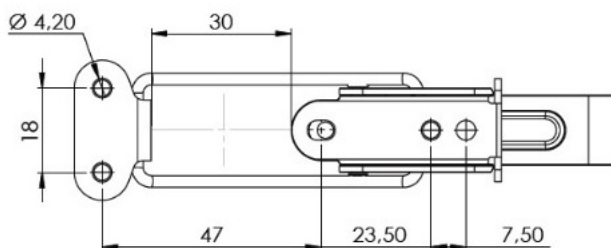

SISO A/S

Mileparken 11
DK-2740 Skovlunde
Denmark
VAT: DK 24786013

Phone +45 45 830 900

www.siso.dk
siso@siso.dk

Danske Bank
Nytorv Branch
Copenhagen
SWIFT: DABADKKK

Account no.
4180 3112 112936
IBAN Account
DK7230003112112936