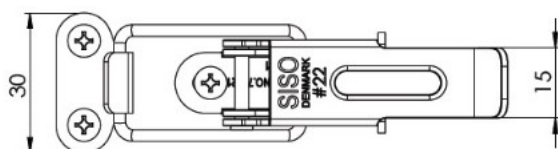

SISO A/S

Mileparken 11
DK-2740 Skovlunde
Denmark
VAT: DK 24786013

Phone +45 45 830 900

www.siso.dk
siso@siso.dk

Danske Bank
Nytorv Branch
Copenhagen
SWIFT: DABADKKK

Account no.
4180 3112 112936
IBAN Account
DK7230003112112936