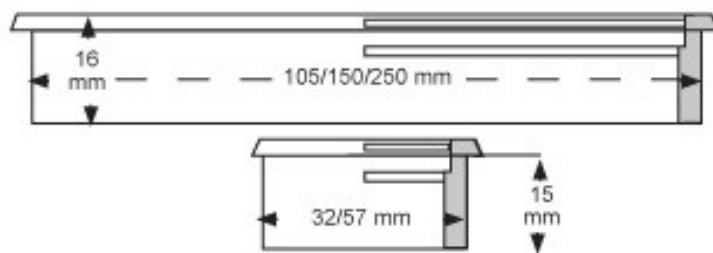

## Description:

Salsa Cable Passage, Oval, 32x105mm, Black Plastic, PE MG9601

## Item number:

25.20.310-5

| Units | Box | Carton | HS Code    | Barcode   |
|-------|-----|--------|------------|---|
| Pcs.  | 1   | 400    | 3926300090 | <br>5704866446433 |