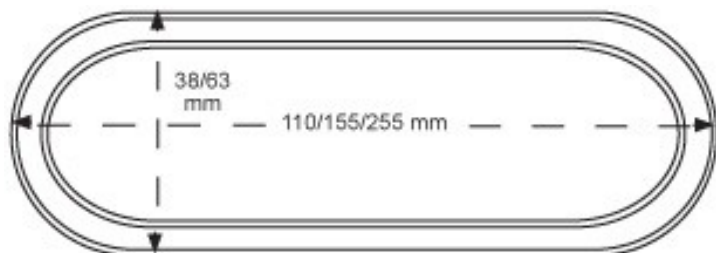

## Description:

Salsa Cable Passage, Oval, 32x105mm, Black Plastic, PE MG9601

## Item number:

25.20.310-5

| Units | Box | Carton | HS Code    | Barcode   |
|-------|-----|--------|------------|---|
| Pcs.  | 1   | 400    | 3926300090 | <br>5704866446433 |