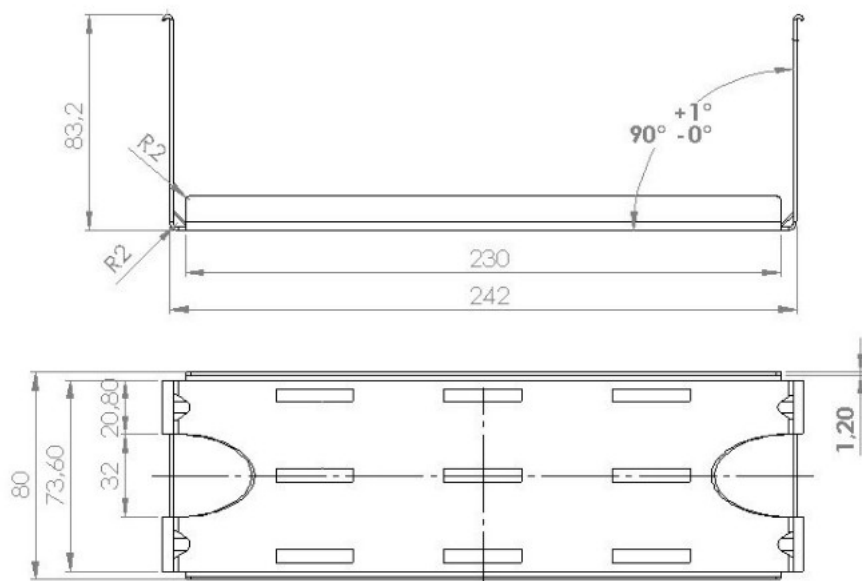

PRODUCT SHEET

Description:

Power Plug Tray f/Forro & Jive,83,2x250,9x74,4mm,Steel,Black , Inner Measurements:
82x240x65mm (H/L/W), Incl. 3, Pieces of Velcro Tape

Item number:

25.20.344-1

Units	Box	Carton	HS Code	Barcode
Pcs.	1	14	8302420090	
				5704866499774