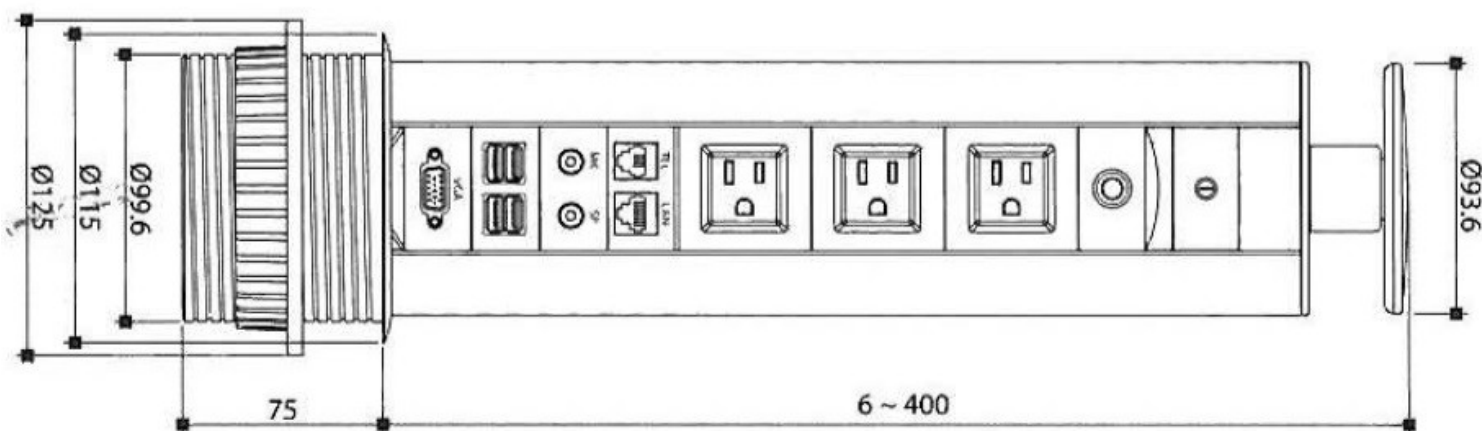

PRODUCT SHEET

Description:

Vertical Power Station $\varnothing 100 \times 460$ mm, Black/Alu, Consists Of 1 x Switch, 1 x TEL/LAN, 1 x Thermal Circuit Breaker, 3 x, Sockets DIN 49440, 1 x USB Hub, 1 x MIC/SP, 1 x VGA, 1 x, Instruction Sheet

Item number:

25.22.600-1

Units	Box	Carton	HS Code	Barcode
Pcs.	1	6	8536490099	
				5704866092456

SISO A/S

Mileparken 11
DK-2740 Skovlunde
Denmark
VAT: DK 24786013

Phone +45 45 830 900

www.siso.dk
siso@siso.dk