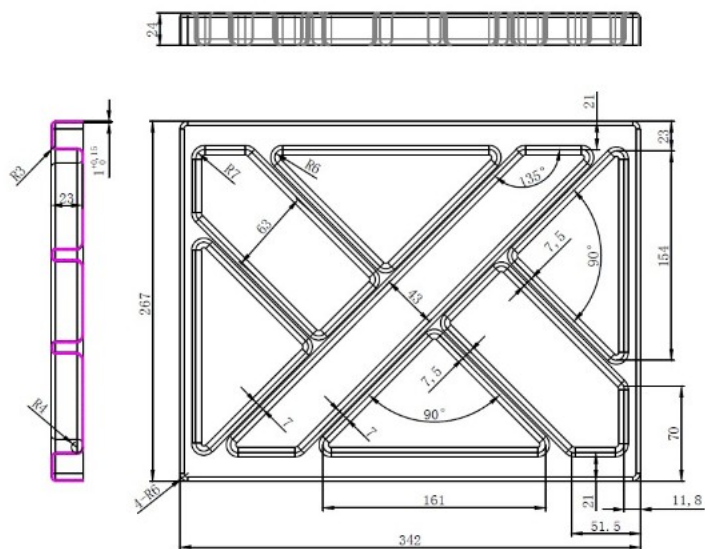

PRODUCT SHEET

Description:

Pencil Tray, Model "Prom" 342 x 267 x 24mm, Black PS

Item number:

25.31.060-0

Units	Box	Carton	HS Code	Barcode
Pcs.	1	50	3926300090	
				5704866092951

SISO A/S

Mileparken 11
DK-2740 Skovlunde
Denmark
VAT: DK 24786013