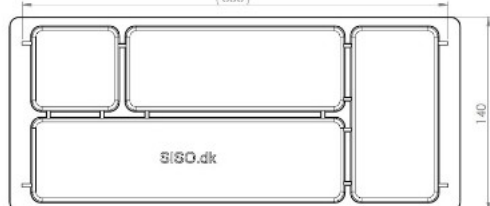

PRODUCT SHEET

Description:

Pencil Tray, Model F-815-D, Black PP, 324x140x25mm, Inlay 128x292x23mm

Item number:

25.31.070-1

Units	Box	Carton	HS Code	Barcode
Pcs.	1	100	3926300090	 5704866461009

SISO A/S

Mileparken 11
DK-2740 Skovlunde
Denmark
VAT: DK 24786013