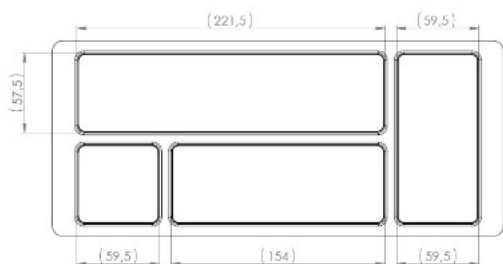

PRODUCT SHEET

Description:

Pencil Tray, Model F-815-D, Black PP, 324x140x25mm, Inlay 128x292x23mm

Item number:

25.31.070-1

Units	Box	Carton	HS Code	Barcode
Pcs.	1	100	3926300090	 5704866461009

SISO A/S

Mileparken 11
DK-2740 Skovlunde
Denmark
VAT: DK 24786013