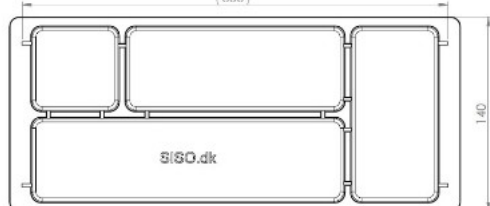

PRODUCT SHEET

Description:

Pencil Tray, Model F-815-D, Black ABS, 324x140x25mm, Inlay 128x292x23mm

Item number:

25.31.070-2

Units	Box	Carton	HS Code	Barcode
Pcs.	1	100	3926300090	 5704866482042

SISO A/S

Mileparken 11
DK-2740 Skovlunde
Denmark
VAT: DK 24786013