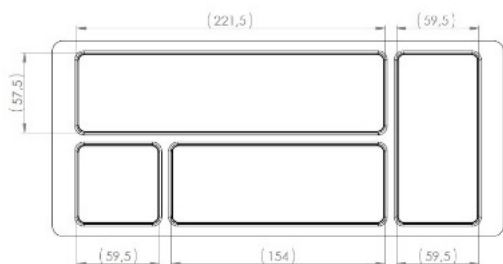

PRODUCT SHEET

Description:

Pencil Tray, Model F-815-D, Black ABS, 324x140x25mm, Inlay 128x292x23mm

Item number:

25.31.070-2

Units	Box	Carton	HS Code	Barcode
Pcs.	1	100	3926300090	 5704866482042

SISO A/S

Mileparken 11
DK-2740 Skovlunde
Denmark
VAT: DK 24786013