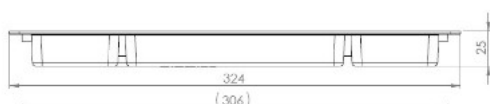

PRODUCT SHEET

Description:

Pencil Tray, Model F-815-D, Black ABS, 324x140x25mm, Inlay 128x292x23mm

Item number:

25.31.070-2

Units	Box	Carton	HS Code	Barcode
Pcs.	1	100	3926300090	 5704866482042

SISO A/S

Mileparken 11
DK-2740 Skovlunde
Denmark
VAT: DK 24786013