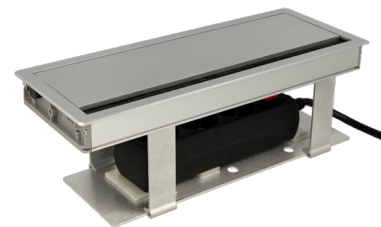

FLAT PACKED POWER PLUG TRAY "BOOGIE"

- high quality furniture fittings

FOR "PUNTA" CABLE GROMMET

To be used when you want your standard power plug close to your working station. Fits only SISO cable grommet "Punta".

No screws or tools needed. Just click the tray flaps into the groove in the grommet.

Fix the power plug to the tray by use of velcro strips.

Material: Aluminium, milled

Size: 78 x 264 x 90 mm (H/L/W)

Item No.: 25.20.357

1 set consists of:
1 bottom plate
4 arms
3 velcro strips
(Power plug not included)

SUPPLIED COMPLETELY
FLAT PACKED

SISO A/S

Mileparken 11 Phone: (+45) 45 830 900
DK - 2740 Skovlunde (Copenhagen) Fax: (+45) 45 830 444
Denmark E-mail: siso@siso.dk Web: www.siso.dk