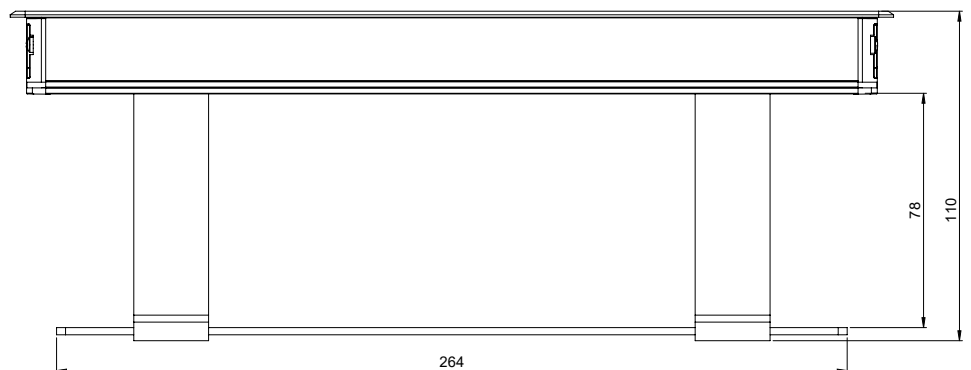

SISO A/S

Mileparken 11 Phone: (+45) 45 830 900
DK - 2740 Skovlunde (Copenhagen) Fax: (+45) 45 830 444
Denmark E-mail: siso@siso.dk Web: www.siso.dk