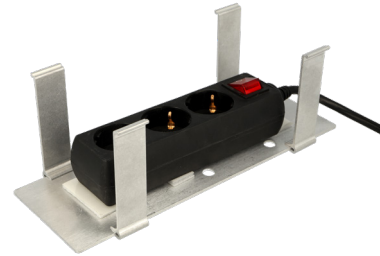

FLAT PACKED POWER PLUG TRAY "BOOGIE"

- high quality furniture fittings

FOR "PUNTA" CABLE GROMMET

To be used when you want your standard power plug close to your working station. Fits only SISO cable grommet "Punta".

No screws or tools needed. Just click the tray flaps into the groove in the grommet.

Fix the power plug to the tray by use of velcro strips.

Material: Aluminium, milled

Size: 78 x 264 x 90 mm (H/L/W)

Item No.: 25.20.357

1 set consists of:
1 bottom plate
4 arms
3 velcro strips
(Power plug not included)

SUPPLIED COMPLETELY
FLAT PACKED

SISO A/S

Mileparken 11 Phone: (+45) 45 830 900
DK - 2740 Skovlunde (Copenhagen) Fax: (+45) 45 830 444
Denmark E-mail: siso@siso.dk Web: www.siso.dk