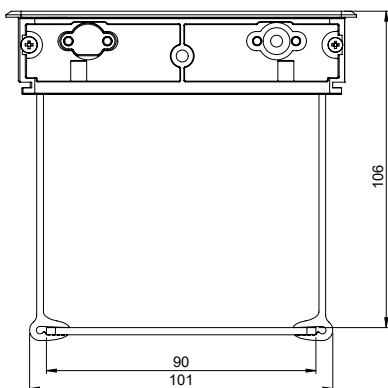

No screws or tools needed. Just click the tray flaps into the groove in the grommet.

Fix the power plug to the tray by use of velcro strips.

Material: Aluminium, milled

Size: 78 x 264 x 90 mm (H/L/W)

Item No.: 25.20.357

1 set consists of:
1 bottom plate
4 arms
3 velcro strips
(Power plug not included)

SUPPLIED COMPLETELY
FLAT PACKED

SISO A/S

Mileparken 11 Phone: (+45) 45 830 900
DK - 2740 Skovlunde (Copenhagen) Fax: (+45) 45 830 444
Denmark E-mail: siso@siso.dk Web: www.siso.dk