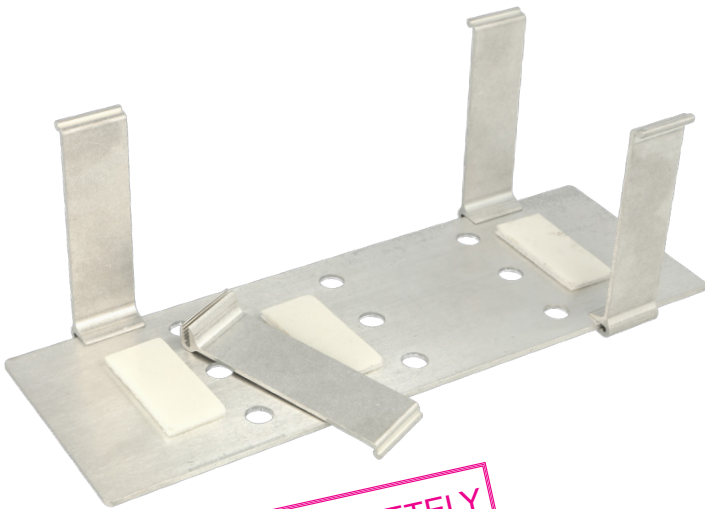

FLAT PACKED POWER PLUG TRAY "BOOGIE"

- high quality furniture fittings

FOR "PUNTA" CABLE GROMMET

To be used when you want your standard power plug close to your working station. Fits only SISO cable grommet "Punta".

No screws or tools needed. Just click the tray flaps into the groove in the grommet.

Fix the power plug to the tray by use of velcro strips.

Material: Aluminium, milled

Size: 78 x 264 x 90 mm (H/L/W)

Item No.: 25.20.357

1 set consists of:
1 bottom plate
4 arms
3 velcro strips
(Power plug not included)

SUPPLIED COMPLETELY
FLAT PACKED

SISO A/S

Mileparken 11 Phone: (+45) 45 830 900
DK - 2740 Skovlunde (Copenhagen) Fax: (+45) 45 830 444
Denmark E-mail: siso@siso.dk Web: www.siso.dk