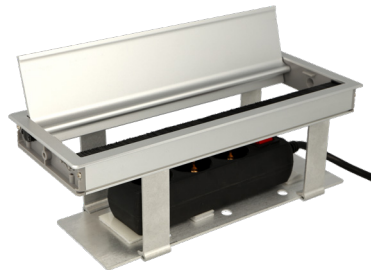

FLAT PACKED POWER PLUG TRAY "BOOGIE"

- high quality furniture fittings

FOR "PUNTA" CABLE GROMMET

To be used when you want your standard power plug close to your working station. Fits only SISO cable grommet "Punta".

No screws or tools needed. Just click the tray flaps into the groove in the grommet.

Fix the power plug to the tray by use of velcro strips.

Material: Aluminium, milled

Size: 78 x 264 x 90 mm (H/L/W)

Item No.: 25.20.357

1 set consists of:
1 bottom plate
4 arms
3 velcro strips
(Power plug not included)

SUPPLIED COMPLETELY
FLAT PACKED

SISO A/S

Mileparken 11 Phone: (+45) 45 830 900
DK - 2740 Skovlunde (Copenhagen) Fax: (+45) 45 830 444
Denmark E-mail: siso@siso.dk Web: www.siso.dk