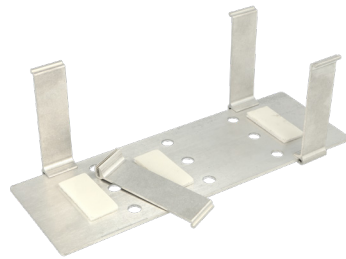

FLAT PACKED POWER PLUG TRAY "BOOGIE"

- high quality furniture fittings

FOR "PUNTA" CABLE GROMMET

To be used when you want your standard power plug close to your working station. Fits only SISO cable grommet "Punta".

No screws or tools needed. Just click the tray flaps into the groove in the grommet.

Fix the power plug to the tray by use of velcro strips.

Material: Aluminium, milled

Size: 78 x 264 x 90 mm (H/L/W)

Item No.: 25.20.357

1 set consists of:
1 bottom plate
4 arms
3 velcro strips
(Power plug not included)

SUPPLIED COMPLETELY
FLAT PACKED

SISO A/S

Mileparken 11 Phone: (+45) 45 830 900
DK - 2740 Skovlunde (Copenhagen) Fax: (+45) 45 830 444
Denmark E-mail: siso@siso.dk Web: www.siso.dk