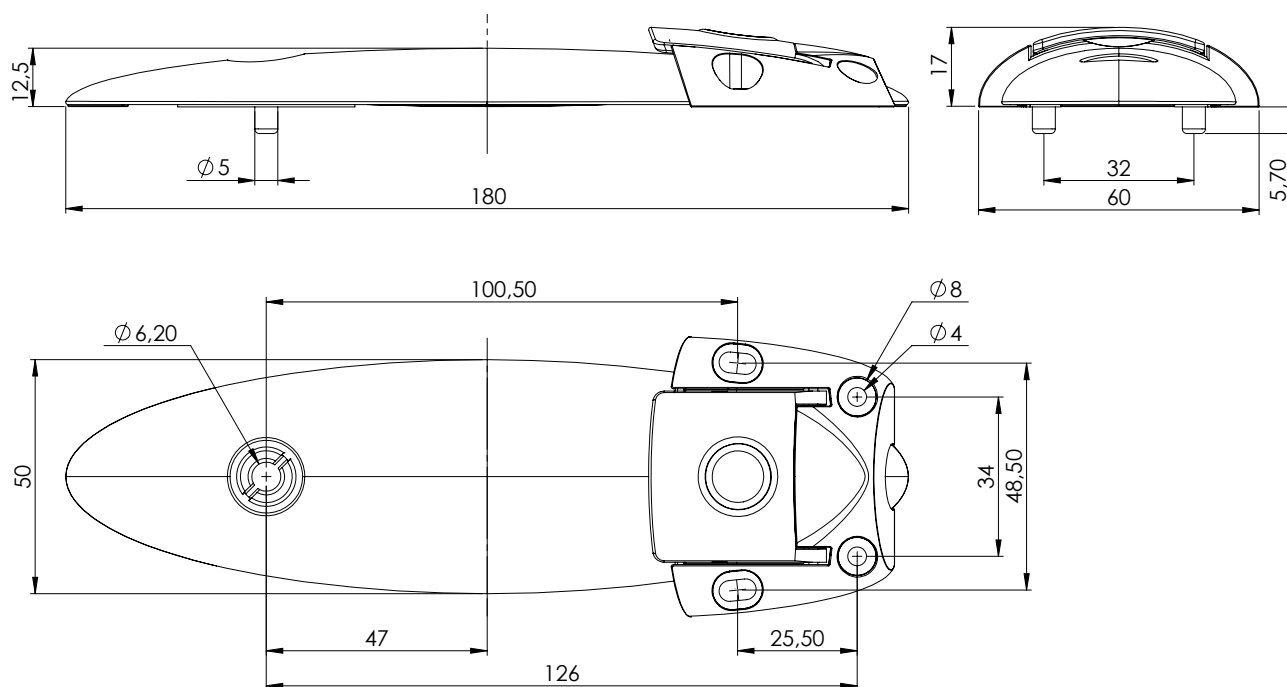

SURF PA6 – THE TABLE CONNECTOR

- high quality furniture fittings

The SURF PA6 table connector is the second generation of our table connector SURF. As the name indicates it is produced in polyamid material whereas the original SURF is made of zamak.

The function is the same but due to the choice of material the price is more affordable. It is however only available in black color.

1 set consists of a male & female part made of PA6 material.
Fixation by means of 4 wood screws, a zamak screw-in bushing and a fifteen screw.

1 Male + 1 female – black	# 24.03.107
Pan headed wood screw Ø4 x 20 mm, black	# 11.08.298
Fifteen screw M6 x 25 mm, black	# 12.00.903
Screw-in bushing E-620, zamak M6 x 20 mm, YZP	# 12.10.223

SISO A/S

Mileparken 11 Phone: (+45) 45 830 900
DK - 2740 Skovlunde (Copenhagen) Fax: (+45) 45 830 444 - 45 830 440
Denmark E-mail: siso@siso.dk Web: www.siso.dk