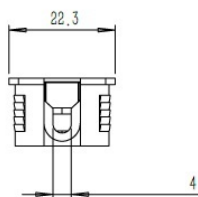

PRODUCT SHEET

Description:

Shelf Connector "Eccentric" W/ø10mm Dowel, White PE, F/ 16 mm Panels, ø20x12,7mm, Incl. Steel Screw ø6x16mm

Item number:

11.04.575-0

Units	Box	Carton	HS Code	Barcode
Pcs.		500	3926909790	 5704866515184