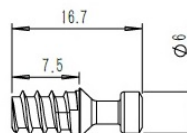

PRODUCT SHEET

Description:

Shelf Connector "Eccentric" W/ø10mm Dowel, White PE, F/ 16 mm Panels, ø20x12,7mm, Incl. Steel Screw ø6x16mm

Item number:

11.04.575-0

Units	Box	Carton	HS Code	Barcode
Pcs.		500	3926909790	 5704866515184