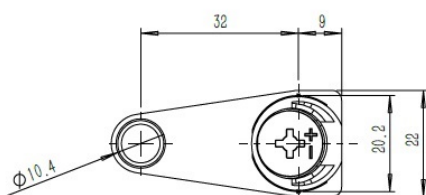

PRODUCT SHEET

Description:

Shelf Connector "Eccentric" W/ø10mm Dowel, White PE, F/ 16 mm Panels, ø20x12,7mm, Incl. Steel Screw ø6x16mm

Item number:

11.04.575-0

Units	Box	Carton	HS Code	Barcode
Pcs.		500	3926909790	 5704866515184