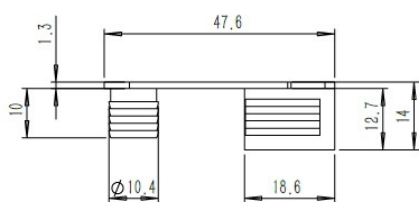

PRODUCT SHEET

Description:

Shelf Connector "Eccentric" W/ø10mm Dowel, White PE, F/ 16 mm Panels, ø20x12,7mm, Incl. Steel Screw ø6x16mm

Item number:

11.04.575-0

Units	Box	Carton	HS Code	Barcode
Pcs.		500	3926909790	 5704866515184