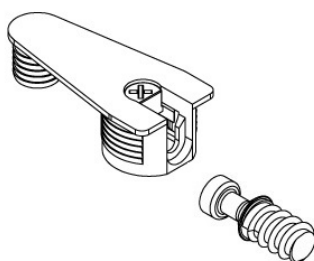

PRODUCT SHEET

Description:

Shelf Connector "Eccentric" W/ø10mm Dowel, White PE, F/ 16 mm Panels, ø20x12,7mm, Incl. Steel Screw ø6x16mm

Item number:

11.04.575-0

Units	Box	Carton	HS Code	Barcode
Pcs.		500	3926909790	 5704866515184