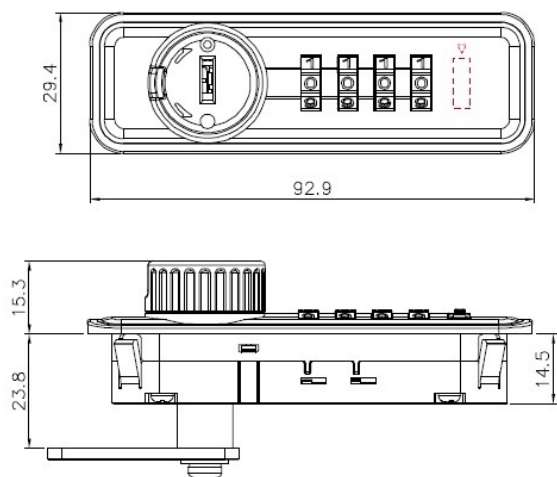

## Description:

Combi. Cam Lock M3001, Private, RH, 4-Digit, M+Code Finder, Over Turn Knob Protection, Str. Cam C/E:44,7mm, Master Code A301,, Horizontal Installation, Panel Thickness from 0,8 to 22 mm, By Use of Various Back Plates

## Item number:

14.08.225-0

| Units | Box | Carton | HS Code    | Barcode  |
|-------|-----|--------|------------|--|
| Pcs.  |     |        | 8301300000 |  |
|       |     |        |            | 5704866045384  |