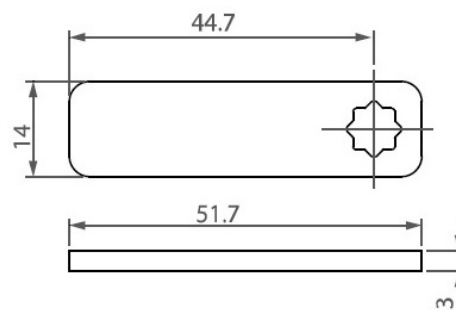

Straight Cam 7

SISO A/S

Mileparken 11
DK-2740 Skovlunde
Denmark
VAT: DK 24786013

Phone +45 45 830 900

www.siso.dk
siso@siso.dk

Danske Bank
Nytorv Branch
Copenhagen
SWIFT: DABADKKK

Account no.
4180 3112 112936
IBAN Account
DK7230003112112936